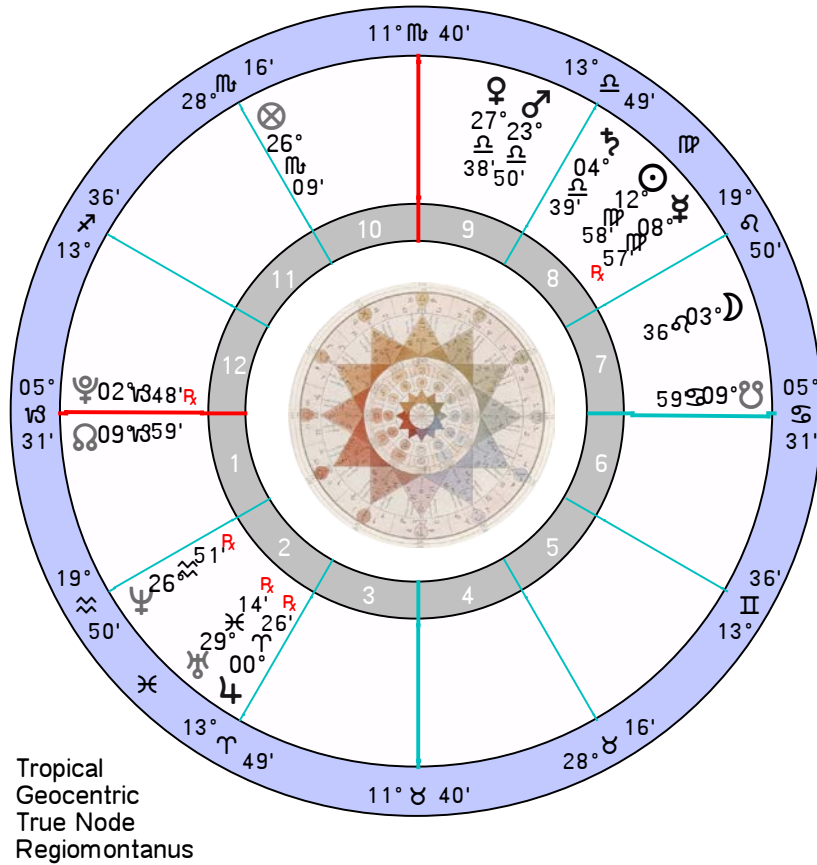

Chart Results	Moon's Aspects	Aspects to Stars	Aspects to Arabic Parts
Planetary Day ☉	♃ Δ ♃	♂ ♂ Alioth	♂ ♂ liberty of person (Asc + Sun - Mercury)
Planetary Hour ♀	♃ Δ ♃	♂ ♂ Arcturus	♃ ♂ Condition of Daughters (Asc + Venus - Moon)
	♃ Δ ♃	♂ ♂ Spica	♂ ♂ Condition of Daughters (Asc + Venus - Moon)
Chart	♃ Δ ♃	♃ ♂ Scheat	♂ ♂ Plays (Asc + Venus - Mars)
	♃ Δ ♃	♃ ♂ Zaniah	♃ ♂ Sentiment (Asc + Venus - Jupiter)
	♃ Δ ♃	♂ ♂ Scheat	♂ ♂ Marriage (Asc + 7th - Venus)
	♃ Δ ♃	♂ ♂ Polis	♃ ♂ Marriage Contracts (9th + 3rd - Venus)
	♃ Δ ♃	♂ ♂ Alhena	
	♃ Δ ♃	A° ♂ Kaus Borealis	
	♃ Δ ♃	M° ♂ Acrux	

	Longitude	Ruler	Exn	Trip	Term	Face	Det	Fall	Score	Ori	Sun	Antiscia	Declin	Velocity	Speed
☉	12° 17' 58"	♂	♂	♀	♀	♀	♃	♀	-9p		17° 17' 01"	06n 41'	+00 58	Slow	
♃	03° 03' 36"	♂	♂	♂	♂	♂	♂	♂	4p	ori	26° 02' 23"	17n 22'	+14 43	Fast	
♀	08° 17' 57"	♂+	♂+	♀	♀	♂	♂	♀	-7	ori	21° 17' 02"	05n 04'	-00 51	Slow	
♂	27° 02' 38"	♂+	♂	♂	♂	♂	♂	♂	16	occ	02° 36' 21"	13s 59'	+00 48	Slow	
♂	23° 02' 50"	♀	♂	♂	♂	♂	♂	♂	6p	occ	06° 36' 09"	09s 13'	+00 39	Fast	
♃	00° 17' 26"	♂	♂	♂	♂+	♂	♂	♂	9	ori	29° 17' 33"	01s 15'	-00 06	Fast	
♂	04° 02' 39"	♀	♂+	♂+	♂	♂	♂	♂	16	occ	25° 36' 20"	00n 08'	+00 07	Fast	
♂	29° 36' 14"	♂	♀	♂	♂	♂	♂	♂		ori	00° 02' 45"	01s 00'	-00 01	Fast	
♀	26° 02' 51"	♂	♂	♂	♂	♂	♂	♂		occ	03° 16' 08"	13s 00'	-00 01	Fast	
♂	02° 13' 48"	♂	♂	♀	♀	♀	♂	♂		occ	27° 37' 11"	18s 30'	+00 00	Fast	
♂	09° 13' 59"	♂	♂	♀	♀	♀	♂	♂		occ	20° 37' 00"	23s 03'			
♂	09° 05' 59"	♂	♂	♂	♂	♀	♂	♂		ori	20° 11' 00"	23n 04'			
A°	05° 13' 31"	♂	♂	♀	♀	♀	♂	♂			24° 37' 28"	23s 18'			
M°	11° 16' 40"	♂	♂	♀	♀	♀	♂	♂			18° 02' 19"	15s 19'			
♂	26° 16' 09"	♂	♂	♂	♂	♀	♀	♂	4	occ	03° 02' 50"	21s 15'			