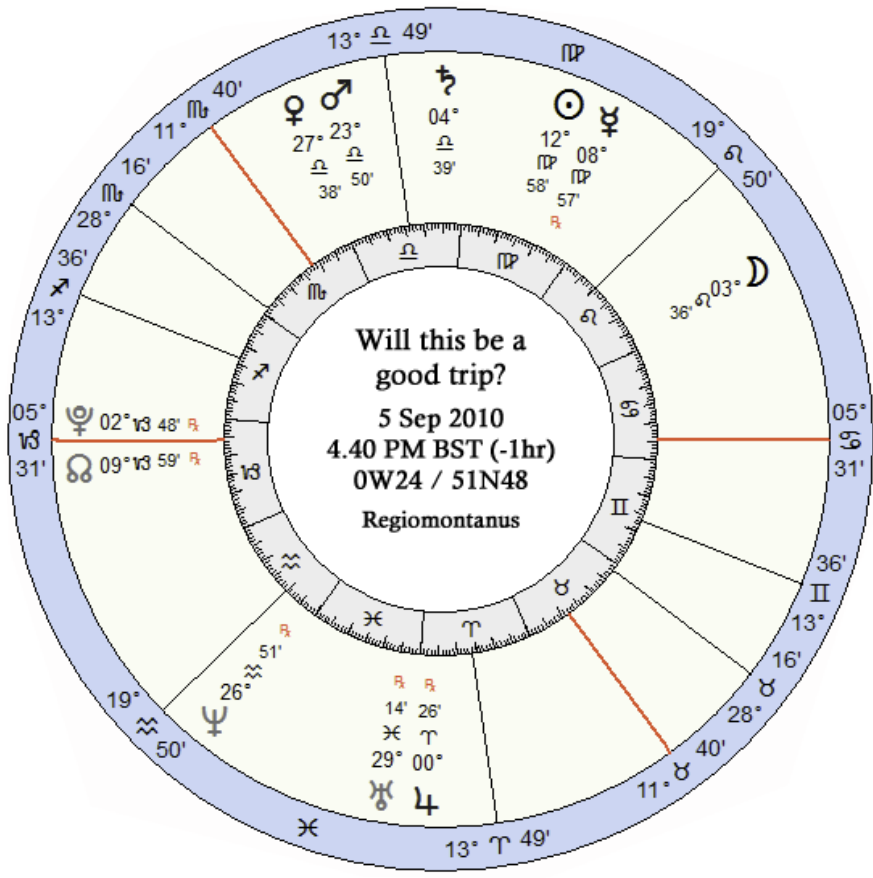

∞ WILL THIS BE A GOOD TRIP? ∞

Presented by
Rhona Grant

Details of the Question:

This was my own personal horary question. My husband had planned a surprise holiday for my birthday. We would be leaving on the 18th September 2010 and I had no idea whether it would be in this country or abroad, but knowing my husband I guessed it would be overseas. For some reason I felt uneasy about the trip. This was underlined by concern that I had a lot happening in my life at that time and so did not really feel I could take a week off for a holiday. I had recently started to study horary astrology so I decided to pose a question. Partly because I was bothered by this trip and partly because I felt it would be a good learning opportunity – to see how the horary played out against a situation that would soon enough have a known outcome.

I was interested in looking at the start of the holiday, the destination and the general circumstances of the holiday.

Because the outcome was far from straightforward, I am now interested in sharing the details of this situation, and welcome the opportunity of seeing how other astrologers, with more experience in horary, would interpret this chart.