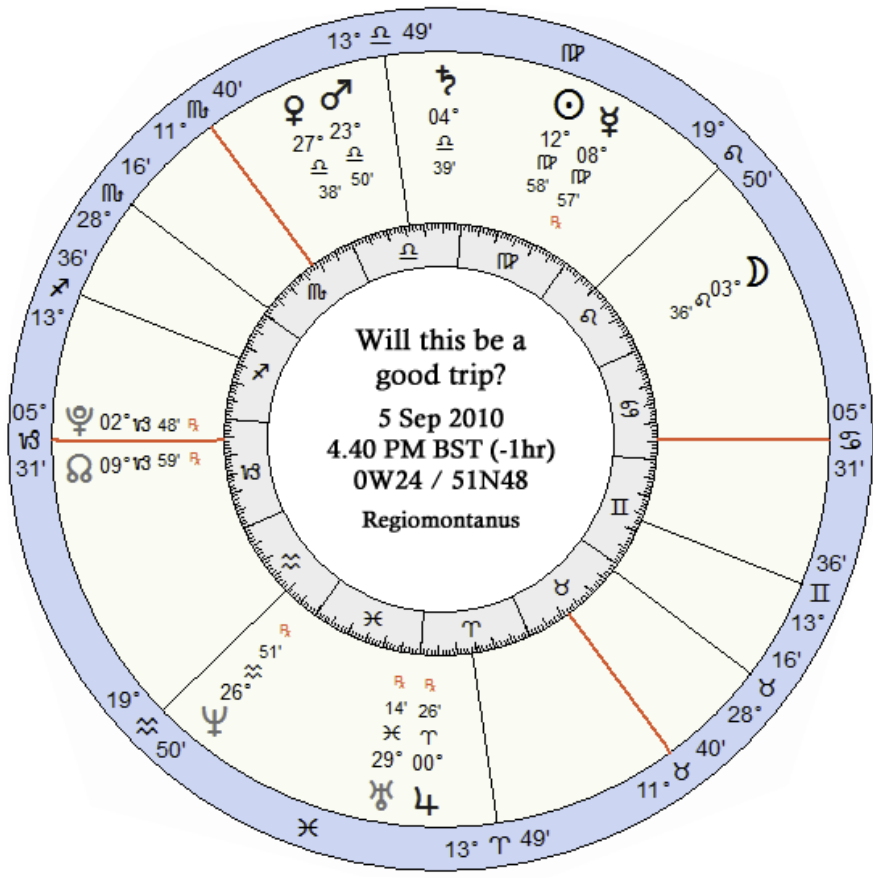

∞ WILL THIS BE A GOOD TRIP? ∞

Presented by  
Rhona Grant

**Details of the Question:**

This was my own personal horary question. My husband had planned a surprise holiday for my birthday. We would be leaving on the 18th September 2010 and I had no idea whether it would be in this country or abroad, but knowing my husband I guessed it would be overseas. For some reason I felt uneasy about the trip. This was underlined by concern that I had a lot happening in my life at that time and so did not really feel I could take a week off for a holiday. I had recently started to study horary astrology so I decided to pose a question. Partly because I was bothered by this trip and partly because I felt it would be a good learning opportunity – to see how the horary played out against a situation that would soon enough have a known outcome.

I was interested in looking at the start of the holiday, the destination and the general circumstances of the holiday.

Because the outcome was far from straightforward, I am now interested in sharing the details of this situation, and welcome the opportunity of seeing how other astrologers, with more experience in horary, would interpret this chart.

Good trip?  
 5 Sep 2010  
 4:40:00 PM  
 BST -01:00:00  
 Redbourn  
 England  
 0w24 00  
 51n48 00

**Considerations**  
 7th house cusp aspects a malefic.

**Aspects**

☉ Δ A°	7°27' S	♃ * ♃	1°02' A
♃ Δ ♃	5°58' S	♃ ♃ ♃	1°11' A
♃ Δ A°	5°05' S	♂ Δ ♀	3°00' A
♃ Δ ♀	4°22' S	♂ Δ A°	3°26' A
♃ Δ ♃	4°13' S	♃ Δ ♂	4°16' A
♃ Δ ♀	4°00' S		
♃ Δ ♃	3°47' S		
♃ Δ ♃	3°10' S		
♃ Δ ♃	2°59' S		
♃ Δ ♃	2°59' S		
♃ Δ ♃	2°43' S		
♃ Δ ♃	2°22' S		
♃ Δ ♃	1°51' S		
♃ Δ ♃	1°17' S		
♃ Δ ♃	1°01' S		
♃ Δ ♃	1°01' S		
♃ Δ ♃	0°46' S		
♃ Δ ♃	0°51' A		