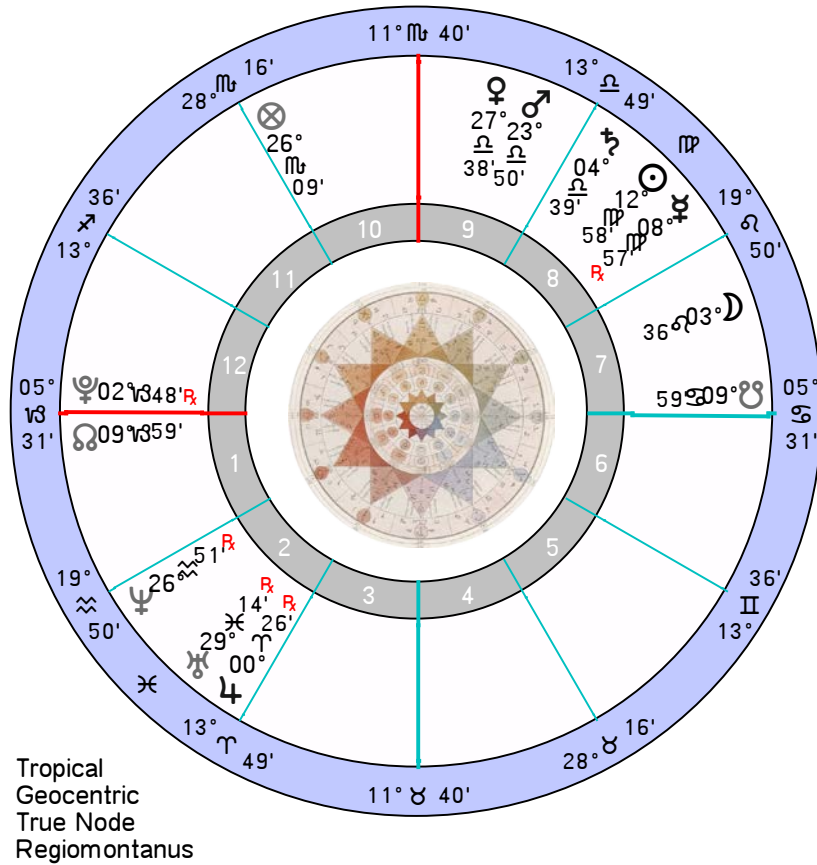

Good trip?
5 Sep 2010
4:40:00 PM
BST -01:00:00
Redbourn
England
0w24 00
51n48 00

Considerations
7th house cusp aspects a malefic.

Aspects

☉ Δ A°	7°27' S	♃ * ♄	1°02' A
♃ Δ ♀	5°58' S	♄ ♂ ♃	1°11' A
♄ Δ A°	5°05' S	♂ Δ ♄	3°00' A
♃ Δ ♄	4°22' S	♄ Δ A°	3°26' A
♄ Δ ♄	4°13' S	♄ Δ ♀	4°16' A
☉ Δ ♄	4°00' S		
♂ Δ ♄	3°47' S		
♃ Δ ♄	3°10' S		
☉ Δ ♄	2°59' S		
♂ Δ ♄	2°59' S		
♄ Δ ♄	2°43' S		
♄ Δ ♄	2°22' S		
♄ Δ ♄	1°51' S		
☉ Δ ♄	1°17' S		
♄ Δ ♄	1°01' S		
♄ Δ ♄	1°01' S		
♂ Δ ♄	0°46' S		
♄ Δ ♄	0°51' A